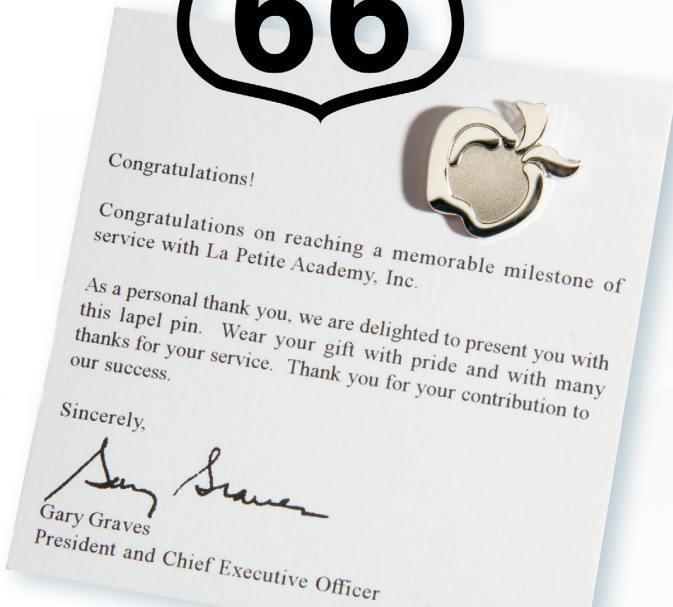

RIBBONS FOR GOOD CAUSES

Ribbons for good causes	25	50	100	500	1000
	-49	-99	-499	-999	
	3.50	2.80	2.20	1.80	1.60
					5A

Due to the uncertainty of transportation costs, pricing above is subject to change without notification.