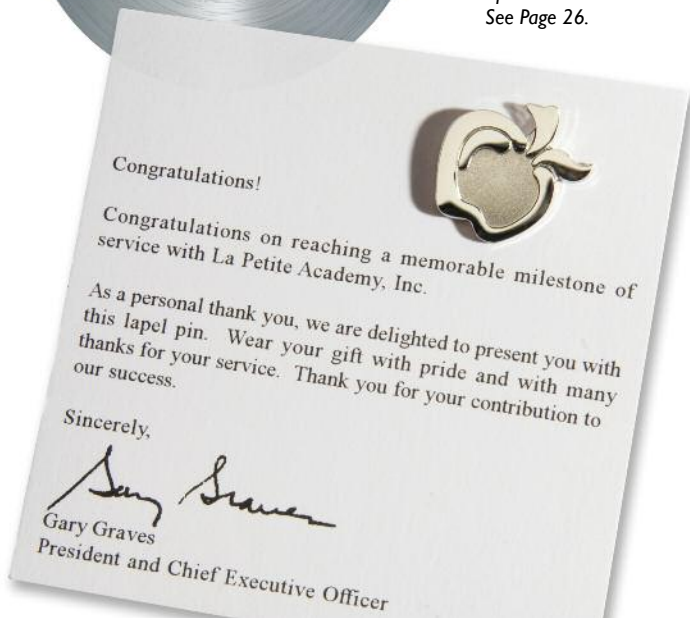

JEWELED

Jeweled	25 -49	50 -99	100 -499
Die-struck with color	3.50	3.00	2.60
			3A

Custom jeweled award pins available. Call our Pin Consultants for a quote.

You can add engraving to many of our stock emblems, showing hours or years of service.

RECOGNITION DIE STRUCK

Recognition Die Struck	25 -49	50 -99	100 -499	500 -999	1000
	3.40	3.00	2.30	2.20	2.00
					5A

* **ENGRAVED PANEL** with up to 2 characters, add 1.40 (C) and five to ten days for delivery. Add $0.50 (C) for each additional character engraved.

PATRIOTIC & INSPIRATIONAL

American flag pin	25 -49	50 -99	100 -499	500 -999	1000
	2.00	1.80	1.00	0.80	0.70
					5A

Patriotism and inspiration	25 -49	50 -99	100 -499	500 -999	1000
	3.30	2.50	1.80	1.60	1.50
					5A

A stock emblem can look custom on an imprinted card. See Page 26.

RIBBONS FOR GOOD CAUSES

Ribbons for good causes	25 -49	50 -99	100 -499	500 -999	1000
	3.30	2.60	2.00	1.60	1.40
					5A